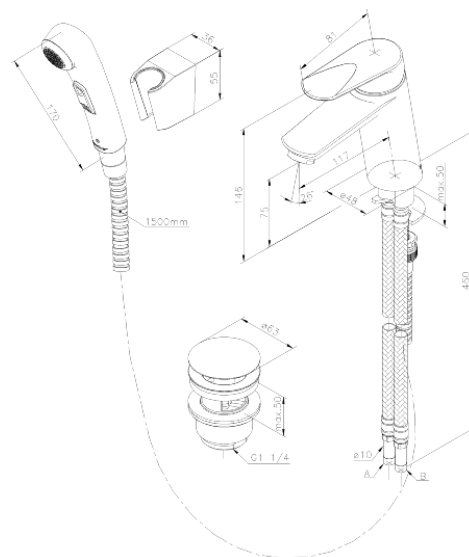

FM Mattsson Mora Group Denmark
Abildager 26 A, 2605 Brøndby, Denmark
Østbirkvej 2, 5240 Odense NØ, Denmark

+45 63 10 22 10 danmark@fmm-mora.com

For more information please visit www.damixa.com

damixa